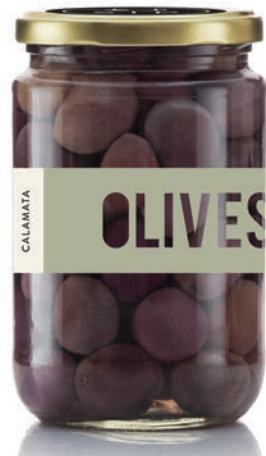

# BAKER

Client: Short + Sweet

Various Labels

# PRESERVES

Client: Home Cook + Grandmother

Jar Label

## LABELS

Client: SIP

Jam, Rusks, Honey + Olives Labels

## OLIVE OIL

Client: Farmer's Wife

Olive Oil Label